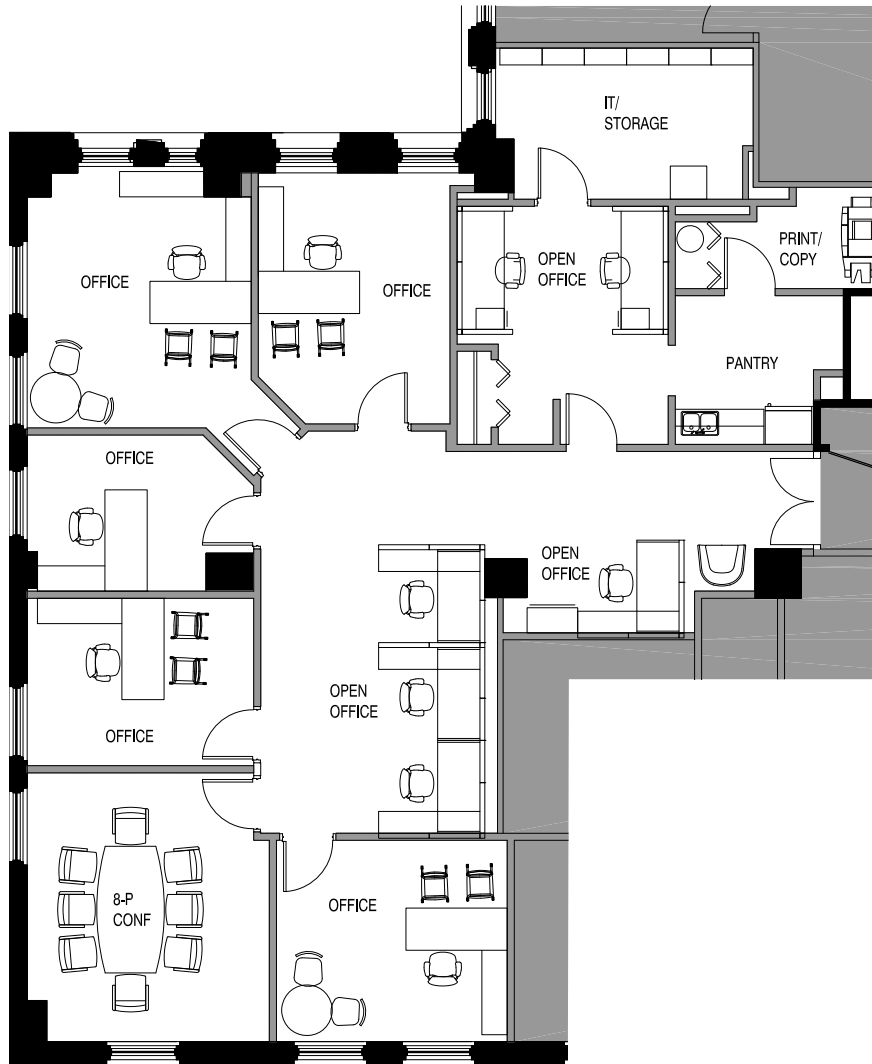

NEWLY REFRESHED SUITE, MOVE-IN READY, FULLY FURNISHED

SUITE 1405

RSF | 2,766 SQ. FT

OCCUPANCY | IMMEDIATE

STARTING LEASING RATE | \$25 PSF

- Only 1-Month Security Deposit Required
- Great Value, Unbeatable Price
- Ideal Location in the West Loop
- New Lobby, Corridors & Elevators
- Newly Painted, Re-Carpeted, Modern Ceilings, Plumbing
- Large Amenity Conference Room Available
- Move-In Ready!